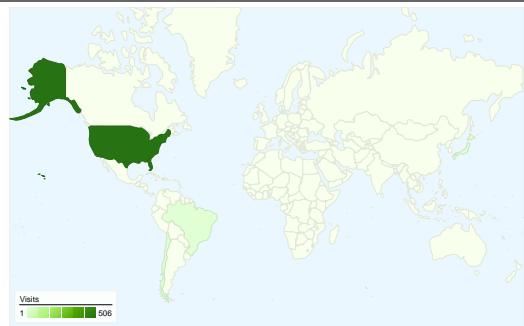

**Site Usage**

**510** Visits

**17.06%** Bounce Rate

**4,797** Pageviews

**00:03:33** Avg. Time on Site

**9.41** Pages/Visit

**66.08%** % New Visits

**Visitors Overview**

**Visitors**  
**337**

**Map Overlay world**

**Traffic Sources Overview**

- **Referring Sites**  
326.00 (63.92%)
- **Direct Traffic**  
183.00 (35.88%)
- **Search Engines**  
1.00 (0.20%)

**Content Overview**

## 337 people visited this site

510 Visits

337 Absolute Unique Visitors

4,797 Pageviews

9.41 Average Pageviews

00:03:33 Time on Site

17.06% Bounce Rate

66.08% New Visits

## All traffic sources sent a total of 510 visits

35.88% Direct Traffic

63.92% Referring Sites

0.20% Search Engines

- Referring Sites  
326.00 (63.92%)
- Direct Traffic  
183.00 (35.88%)
- Search Engines  
1.00 (0.20%)