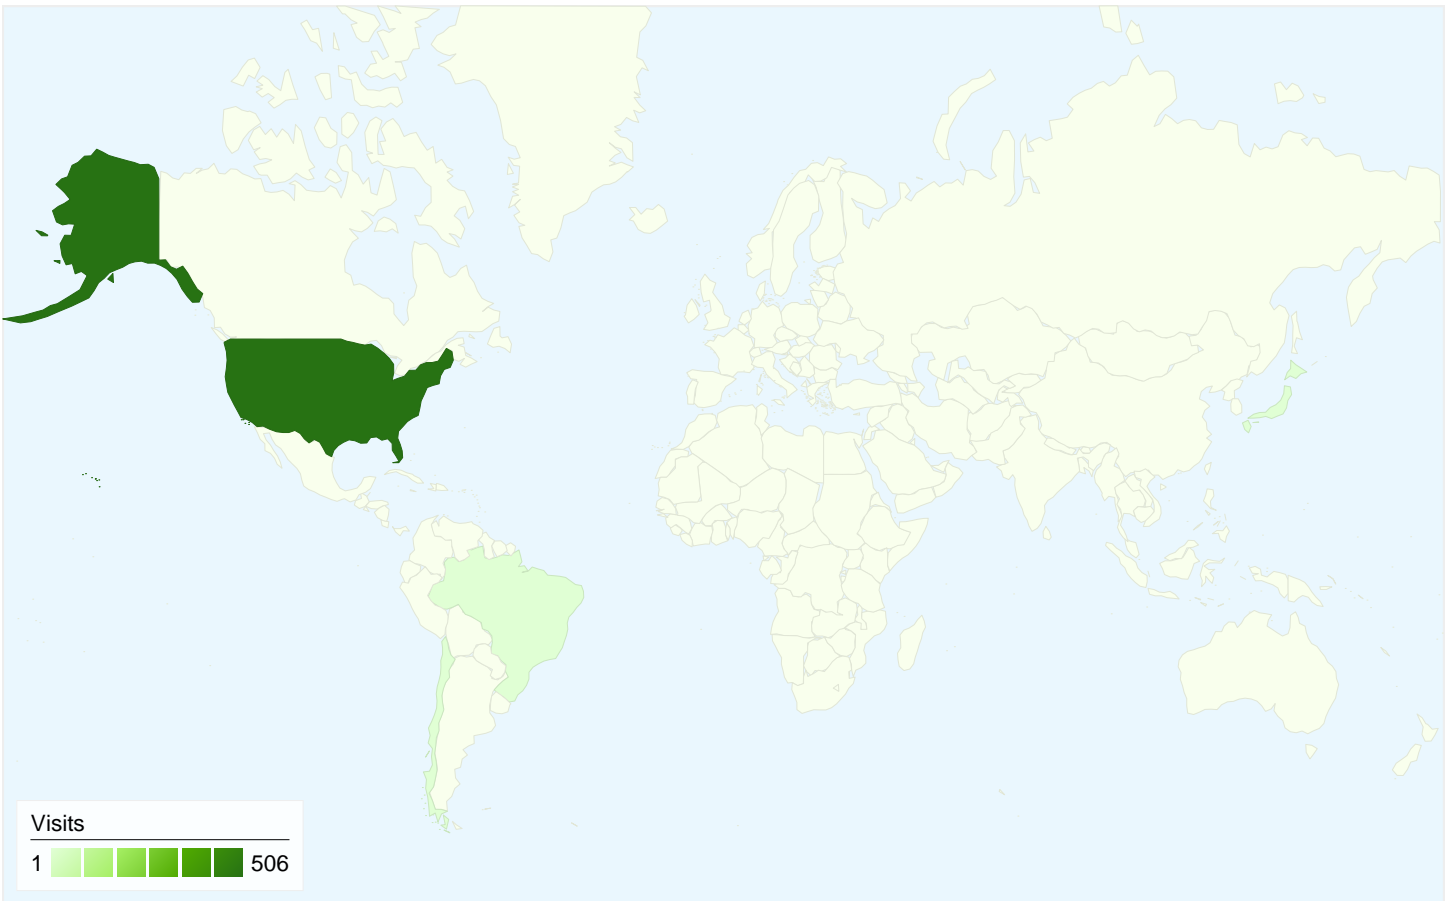

**Visitors**  
**337**

**Map Overlay world**

**Traffic Sources Overview**

- **Referring Sites**  
326.00 (63.92%)
- **Direct Traffic**  
183.00 (35.88%)
- **Search Engines**  
1.00 (0.20%)

**Content Overview**

## All traffic sources sent a total of 510 visits

35.88% Direct Traffic

63.92% Referring Sites

0.20% Search Engines

- Referring Sites  
326.00 (63.92%)
- Direct Traffic  
183.00 (35.88%)
- Search Engines  
1.00 (0.20%)

Keywords	Visits	% visits
spotswoodblazers.org	1	100.00%

**510 visits came from 4 countries/territories**

Site Usage

<b>Visits</b> <b>510</b> % of Site Total: 100.00%	<b>Pages/Visit</b> <b>9.41</b> Site Avg: 9.41 (0.00%)	<b>Avg. Time on Site</b> <b>00:03:33</b> Site Avg: 00:03:33 (0.00%)	<b>% New Visits</b> <b>66.08%</b> Site Avg: 66.08% (0.00%)	<b>Bounce Rate</b> <b>17.06%</b> Site Avg: 17.06% (0.00%)	
Country/Territory	Visits	Pages/Visit	Avg. Time on Site	% New Visits	Bounce Rate
United States	506	9.47	00:03:34	66.01%	16.60%
Brazil	2	1.00	00:00:00	50.00%	100.00%
Japan	1	1.00	00:00:00	100.00%	100.00%
Chile	1	3.00	00:00:16	100.00%	0.00%