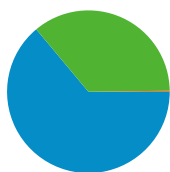

**Site Usage**

**510** Visits

**17.06%** Bounce Rate

**4,797** Pageviews

**00:03:33** Avg. Time on Site

**9.41** Pages/Visit

**66.08%** % New Visits

**Visitors Overview**

**Visitors**  
**337**

**Map Overlay world**

**Traffic Sources Overview**

- **Referring Sites**  
326.00 (63.92%)
- **Direct Traffic**  
183.00 (35.88%)
- **Search Engines**  
1.00 (0.20%)

**Content Overview**

## All traffic sources sent a total of 510 visits

35.88% Direct Traffic

63.92% Referring Sites

0.20% Search Engines

- Referring Sites  
326.00 (63.92%)
- Direct Traffic  
183.00 (35.88%)
- Search Engines  
1.00 (0.20%)

**Pages on this site were viewed a total of 4,797 times**

**4,797** Pageviews

**2,837** Unique Views

**17.06%** Bounce Rate

**Top Content**

Pages	Pageviews	% Pageviews
/	1,070	22.31%
/index.cfm?action=main.main	302	6.30%
/index.cfm?action=main.calendar	238	4.96%
/index.cfm?action=main.team&ID=14996	180	3.75%
/index.cfm?action=main.adnews	164	3.42%