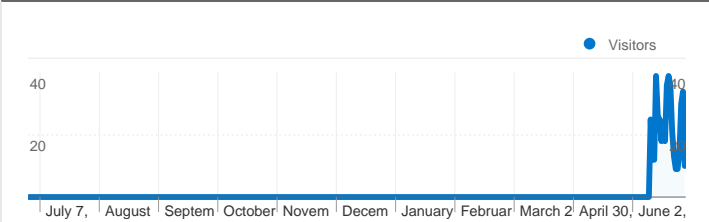

**Site Usage**

**510** Visits

**17.06%** Bounce Rate

**4,797** Pageviews

**00:03:33** Avg. Time on Site

**9.41** Pages/Visit

**66.08%** % New Visits

**Visitors Overview**

## 337 people visited this site

510 Visits

337 Absolute Unique Visitors

4,797 Pageviews

9.41 Average Pageviews

00:03:33 Time on Site

17.06% Bounce Rate

66.08% New Visits

**Pages on this site were viewed a total of 4,797 times**

**4,797** Pageviews

**2,837** Unique Views

**17.06%** Bounce Rate

**Top Content**

Pages	Pageviews	% Pageviews
/	1,070	22.31%
/index.cfm?action=main.main	302	6.30%
/index.cfm?action=main.calendar	238	4.96%
/index.cfm?action=main.team&ID=14996	180	3.75%
/index.cfm?action=main.adnews	164	3.42%