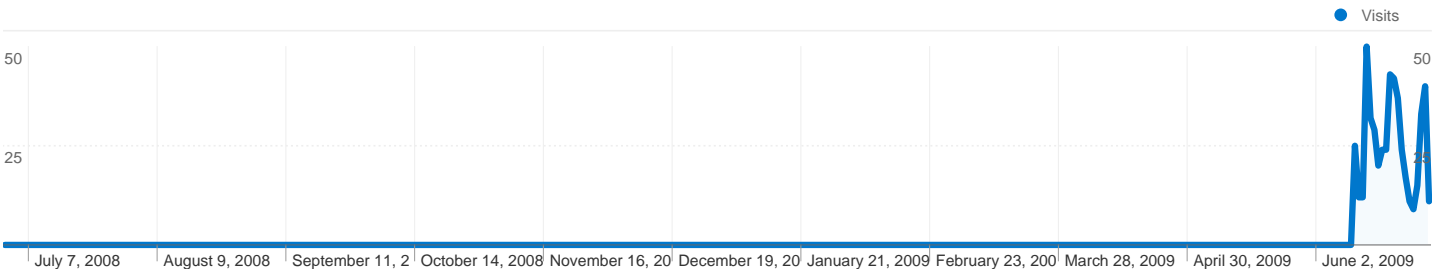

All traffic sources sent a total of 510 visits

35.88% Direct Traffic

63.92% Referring Sites

0.20% Search Engines

- Referring Sites
  326.00 (63.92%)
- Direct Traffic
  183.00 (35.88%)
- Search Engines
  1.00 (0.20%)

Top Traffic Sources

Sources	Visits	% visits
rockingham.k12.va.us (referral)	296	58.04%
(direct) ((none))	183	35.88%
webfc.rockingham.k12.va.us	15	2.94%
us.mc1115.mail.yahoo.com	3	0.59%
by112w.bay112.mail.live.com	2	0.39%

Keywords	Visits	% visits
spotswoodblazers.org	1	100.00%