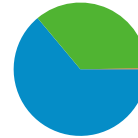

## Technical Profile

Browser	Visits	% visits	Connection Speed	Visits	% visits
Internet Explorer	363	71.18%	Cable	196	38.43%
Firefox	85	16.67%	DSL	123	24.12%
Safari	58	11.37%	Unknown	93	18.24%
Chrome	2	0.39%	T1	61	11.96%
Mozilla	1	0.20%	Dialup	28	5.49%

## All traffic sources sent a total of 510 visits

35.88% Direct Traffic

63.92% Referring Sites

0.20% Search Engines

- Referring Sites  
326.00 (63.92%)
- Direct Traffic  
183.00 (35.88%)
- Search Engines  
1.00 (0.20%)