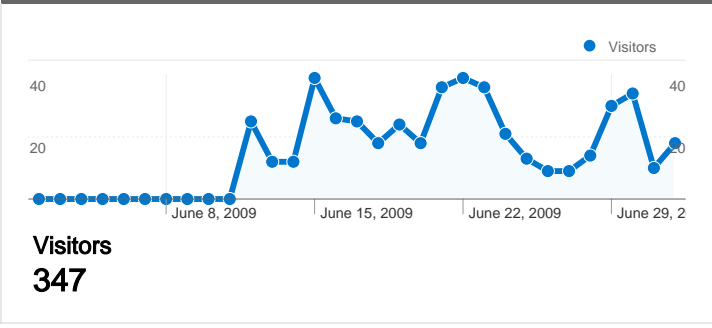

Visitors Overview