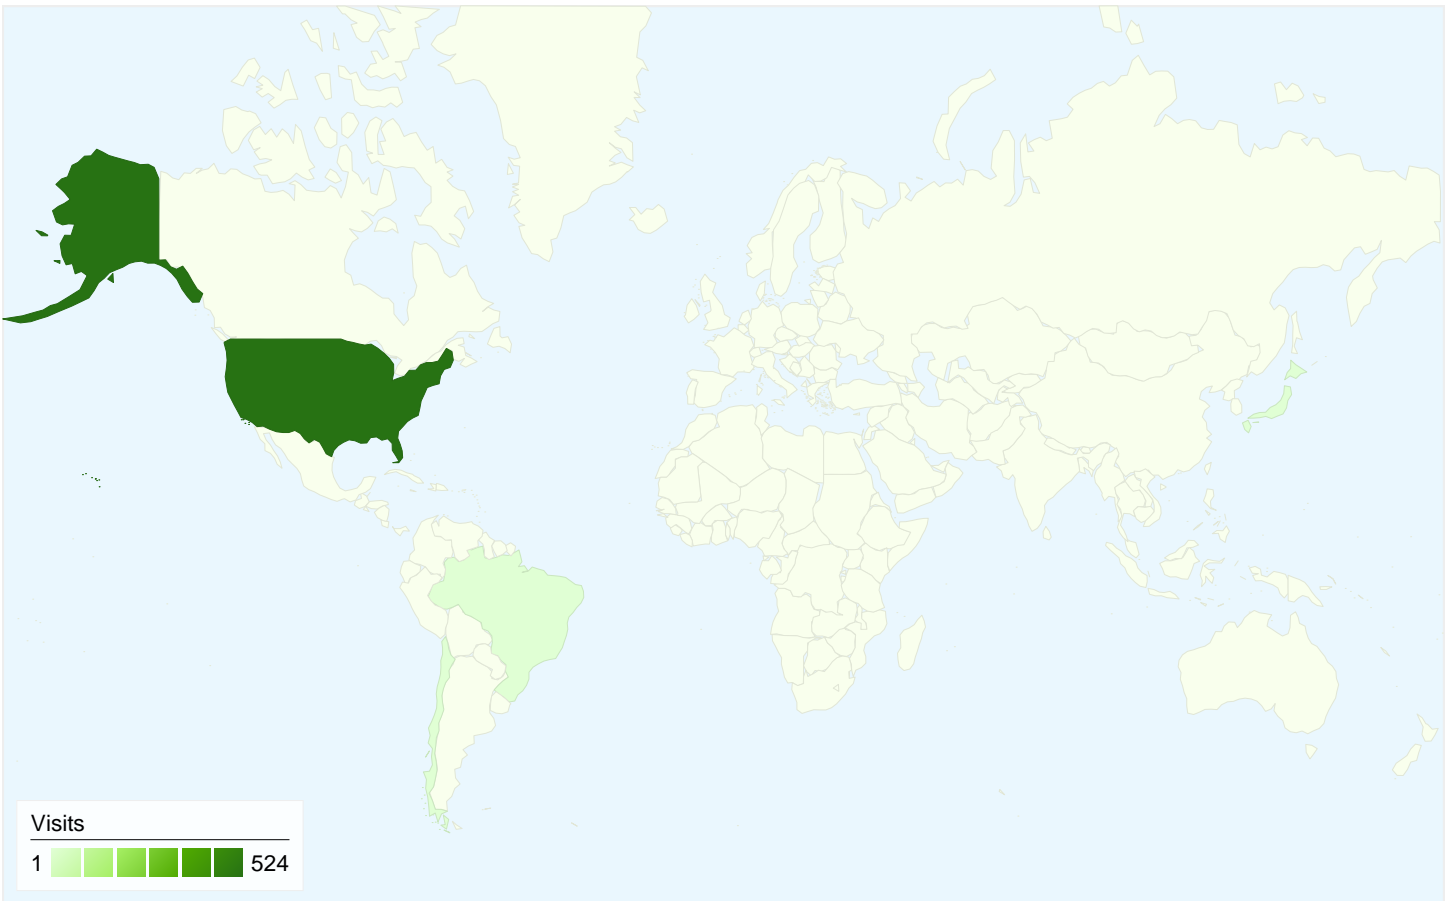

All traffic sources sent a total of 528 visits

-  35.04% Direct Traffic
-  64.77% Referring Sites
-  0.19% Search Engines

- Referring Sites
342.00 (64.77%)
- Direct Traffic
185.00 (35.04%)
- Search Engines
1.00 (0.19%)

Keywords	Visits	% visits
spotswoodblazers.org	1	100.00%

528 visits came from 4 countries/territories

Site Usage

Visits 528 % of Site Total: 100.00%	Pages/Visit 9.35 Site Avg: 9.35 (0.00%)	Avg. Time on Site 00:03:35 Site Avg: 00:03:35 (0.00%)	% New Visits 65.72% Site Avg: 65.72% (0.00%)	Bounce Rate 16.67% Site Avg: 16.67% (0.00%)	
Country/Territory	Visits	Pages/Visit	Avg. Time on Site	% New Visits	Bounce Rate
United States	524	9.41	00:03:37	65.65%	16.22%
Brazil	2	1.00	00:00:00	50.00%	100.00%
Japan	1	1.00	00:00:00	100.00%	100.00%
Chile	1	3.00	00:00:16	100.00%	0.00%