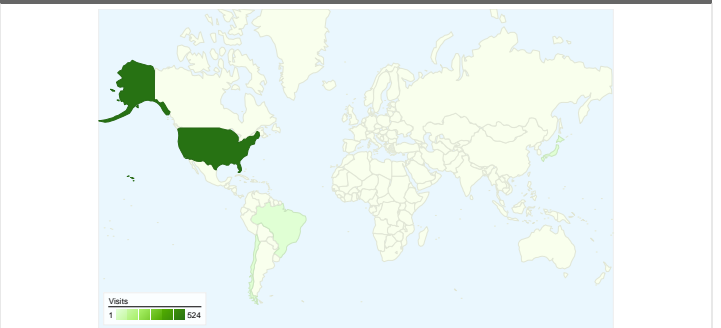

Site Usage

Visitors Overview

Map Overlay world

Traffic Sources Overview

Content Overview

Pages	Pageviews	% Pageviews
/	1,110	22.48%
/index.cfm?action=main.main	303	6.14%
/index.cfm?action=main.calend	245	4.96%
/index.cfm?action=main.team&l	189	3.83%
/index.cfm?action=main.adnew	165	3.34%

347 people visited this site

 **528 Visits**

 **347 Absolute Unique Visitors**

 **4,937 Pageviews**

 **9.35 Average Pageviews**

 **00:03:35 Time on Site**

 **16.67% Bounce Rate**

 **65.72% New Visits**

All traffic sources sent a total of 528 visits

-  35.04% Direct Traffic
-  64.77% Referring Sites
-  0.19% Search Engines

- Referring Sites
342.00 (64.77%)
- Direct Traffic
185.00 (35.04%)
- Search Engines
1.00 (0.19%)

Keywords	Visits	% visits
spotswoodblazers.org	1	100.00%

528 visits came from 4 countries/territories

Site Usage

Visits 528 % of Site Total: 100.00%	Pages/Visit 9.35 Site Avg: 9.35 (0.00%)	Avg. Time on Site 00:03:35 Site Avg: 00:03:35 (0.00%)	% New Visits 65.72% Site Avg: 65.72% (0.00%)	Bounce Rate 16.67% Site Avg: 16.67% (0.00%)	
Country/Territory	Visits	Pages/Visit	Avg. Time on Site	% New Visits	Bounce Rate
United States	524	9.41	00:03:37	65.65%	16.22%
Brazil	2	1.00	00:00:00	50.00%	100.00%
Japan	1	1.00	00:00:00	100.00%	100.00%
Chile	1	3.00	00:00:16	100.00%	0.00%