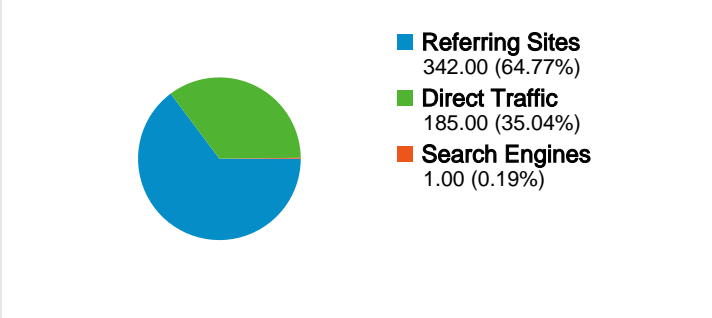

Site Usage

Visitors Overview

Map Overlay world

Traffic Sources Overview

Content Overview

Pages	Pageviews	% Pageviews
/	1,110	22.48%
/index.cfm?action=main.main	303	6.14%
/index.cfm?action=main.calend	245	4.96%
/index.cfm?action=main.team&l	189	3.83%
/index.cfm?action=main.adnew	165	3.34%

347 people visited this site

 **528 Visits**

 **347 Absolute Unique Visitors**

 **4,937 Pageviews**

 **9.35 Average Pageviews**

 **00:03:35 Time on Site**

 **16.67% Bounce Rate**

 **65.72% New Visits**

All traffic sources sent a total of 528 visits

-  35.04% Direct Traffic
-  64.77% Referring Sites
-  0.19% Search Engines

- Referring Sites
342.00 (64.77%)
- Direct Traffic
185.00 (35.04%)
- Search Engines
1.00 (0.19%)

Pages on this site were viewed a total of 4,937 times

4,937 Pageviews

2,942 Unique Views

16.67% Bounce Rate

Top Content

Pages	Pageviews	% Pageviews
/	1,110	22.48%
/index.cfm?action=main.main	303	6.14%
/index.cfm?action=main.calendar	245	4.96%
/index.cfm?action=main.team&ID=14996	189	3.83%
/index.cfm?action=main.adnews	165	3.34%