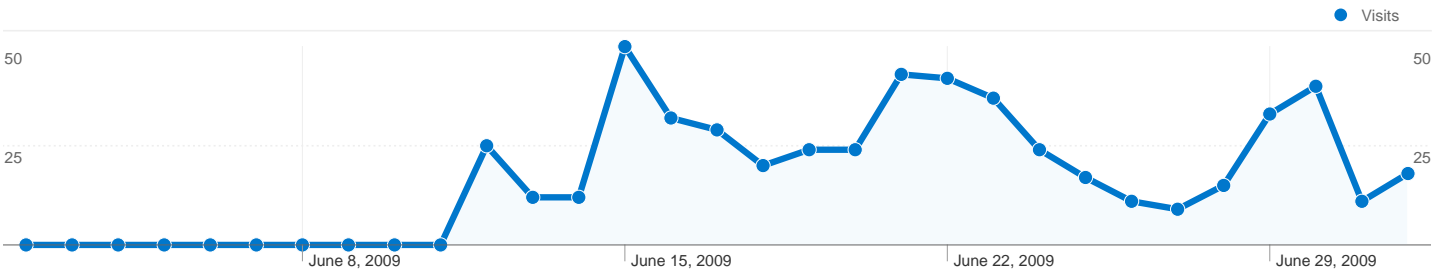

All traffic sources sent a total of 528 visits

- 35.04% Direct Traffic
- 64.77% Referring Sites
- 0.19% Search Engines

- Referring Sites
  342.00 (64.77%)
- Direct Traffic
  185.00 (35.04%)
- Search Engines
  1.00 (0.19%)

Top Traffic Sources

Sources	Visits	% visits
rockingham.k12.va.us (referral)	310	58.71%
(direct) ((none))	185	35.04%
webfc.rockingham.k12.va.us	17	3.22%
us.mc1115.mail.yahoo.com	3	0.57%
by112w.bay112.mail.live.com	2	0.38%

Keywords	Visits	% visits
spotswoodblazers.org	1	100.00%